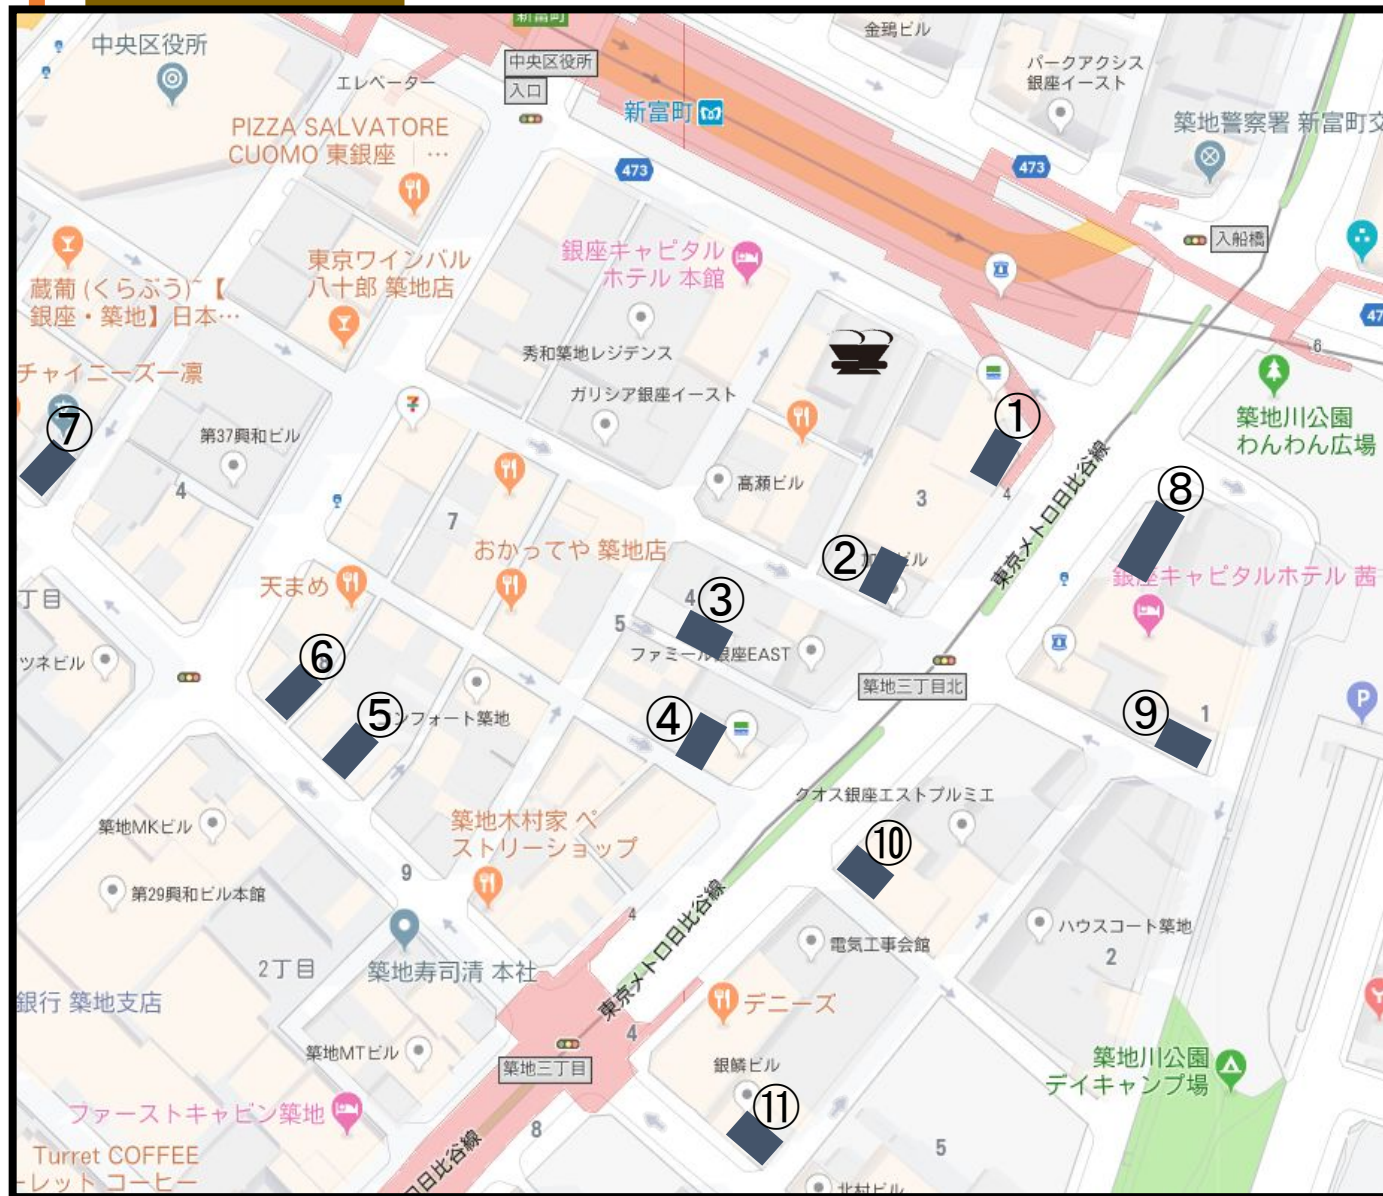

PARKING

※We do not have a contract with parkings numbered ①~⑬.
 ※Please be aware that pricing may change over time.

-Henn na Hotel Tokyo Ginza Parking MAP-

- ① 4 Spaces
Park Plaza Tsukiji 2cho-me
8-22 20min/300yen
22-8 60min/100yen
Mon~Sat 4hrs, max¥2400
Sun 24hrs,max¥2000
- ② 2 Spaces
Ace Square 1
8-22 15min/¥200
22-8 60min/¥100
12hrs max ¥4000
- ③ 3 Spaces
Repark Tsukiji 2chome 4
8-22 15min/¥300
22-8 60min/¥100
3hrs max ¥2400
- ④ 2 Spaces
Coin Parking Tsukiji 2chome
ALL TIME 20min/¥300
Mon~Sat 8-19 No max rate
Sun 8-19 Max¥2400
Mon~Sun 19-8 Max¥400
- ⑤ 5 Spaces
Seiwa parking Tsukiji 1
Mon~Sun 15min/¥400
3hrs max ¥2300
- ⑥ 3 Spaces
Repark Tsukiji 2 chome 7
8-22 15min/¥400
22-8 60min/¥100
- ⑦ 2 Spaces
NPC Tsukiji 1chome 2
8-20 15min/¥400
20-8 30min/¥200
Mon~Sun 20-8 Max ¥800
- ⑧ 12 Spaces
Apple Park Tsukiji 3chome 1
Mon~Sun 10min/¥200
Mon~Sat 8-22 3hrs max ¥1800
Sun 8-22 12hrs ¥1500
- ⑨ 3 Spaces
Times T.N.S Tsukiji 3chome
Mon~Sat 8-20 15min/¥300
Sun 8-20 60min/¥200
Mon~Sun 20-8 60min/¥100
5hrs max ¥2800
- ⑩ 4 Spaces
NPC Tsukiji 2chome
Mon~Sun 8-22 15min/¥300
Mon~Sun 22-8 60min/¥100
Sun 12hrs max ¥2500
Mon~Sun 22-8 max ¥600
- ⑪ 3 Spaces
Times Tsukiji St. Luka street
Mon~Sun 0-24 12min/¥300
Sun max 8-20 ¥1800
Mon~Sun 20-8 Max ¥600

⑫ 2 Spaces
Times T.N.S
Shintomicho 1chome
8-20 30min/¥500
20-8 60min/¥100
5hrs max ¥2000

⑭ 11 Spaces
5 Times Shintomicho
2chome
Mon~Sun 20min/¥400
Mon~Sat 8-21 Max¥3600
Sun 8-21 Max ¥1200
Mon~Sun 21-8 Max ¥400

⑬ 2 Spaces
Metro Park
7-21 20min/¥300
21-7 60min/¥100
5hours max ¥2000
Mon~Sun 21-7 Max ¥400

Hotel's Parking Lot

Spaces: 2

Price: All time 20min/¥300

★For guests who are staying with us, the price will be
¥3000 from 3pm to 11 am the next day.